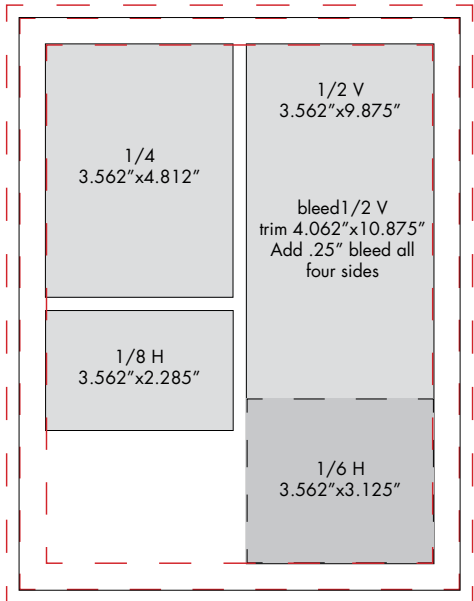

COASTAL HOME & Garden MAGAZINE & WEBSITE

DEADLINE:
MARCH 31

DISTRIBUTED 3 TIMES OVER A 6 MONTH PERIOD
AT HIGH TRAFFIC LOCATIONS THROUGHOUT SANTA CRUZ AND MONTEREY COUNTY
Ask your sales representative for details.

2022 DISPLAY AD RATES

Coastal Home & Garden Magazine is a premier resource guide serving the Central Coast's homeowners needs. Our publication includes everything trending in style and design for your homes and gardens. This full color glossy magazine contains insightful articles, helpful hints and tips, and a Home & Garden Service Directory of local suppliers, contractors and realtors. Its local focus and flair ensures that this biannual resource guide will be read, saved and referred to many times over. Give your business a try with this local publication and watch your business grow.

FREE WEBSITE PLACEMENT

Purchase a display ad in Coastal Home & Garden Magazine and your directory listing with a link to your website will automatically be placed on our website -

CoastalHomeandGarden.com
FREE for 6 months

	6 Mos. 1 Issue	1 Year 2 Issues	2 Years 4 Issues
Full	1,600	1,500	1,400
Half	1,050	1,000	950
Third	950	900	850
Quarter	750	700	650
Sixth	550	525	500
Eighth	475	450	425
Premium Positions			
Outside Back Cover	2,200	2,100	2,000
Inside Front Cover	1,800	1,700	1,600
Inside Back Cover	1,700	1,600	1,500

AD SIZES
FULL = 7.375" x 9.875"
FULL BLEED = 8.375" x 10.875" + .25" to all FOUR SIDES
HALF H = 7.375" x 4.812"
HALF V = 3.562" x 9.875"
HALF V BLEED = 4.062" x 10.875" + .25" to all FOUR SIDES
THIRD S = 4.812" x 4.812"
QUARTER = 3.562" x 4.812"
SIXTH V = 2.292" x 4.812"
SIXTH H = 3.562" x 3.125"
EIGHTH = 3.562" x 2.285"

Payment required prior to ad print. VISA, M/C, Amex, Discover or check are accepted.
Get online billing and statements by signing up online at tpgonlinedaily.com.

Times Publishing Group, Inc.

9601 Soquel Dr. • Aptos, CA 95003 • **ph:** 831-688-7549 **fax:** 831-688-7551
email: sales@cyber-times.com **web:** coastalhomeandgarden.com