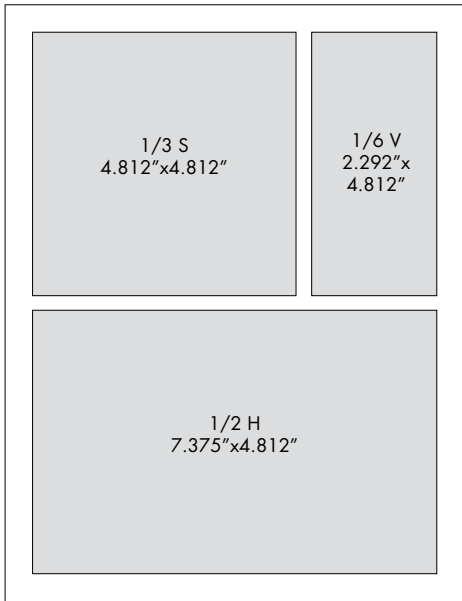

COASTAL HOME & Garden MAGAZINE & WEBSITE

DEADLINE:
MARCH 31

DISTRIBUTED 3 TIMES OVER A 6 MONTH PERIOD
AT HIGH TRAFFIC LOCATIONS THROUGHOUT SANTA CRUZ AND MONTEREY COUNTY
Ask your sales representative for details.

2022 DISPLAY AD RATES

Coastal Home & Garden Magazine is a premier resource guide serving the Central Coast's homeowners needs. Our publication includes everything trending in style and design for your homes and gardens. This full color glossy magazine contains insightful articles, helpful hints and tips, and a Home & Garden Service Directory of local suppliers, contractors and realtors. Its local focus and flair ensures that this biannual resource guide will be read, saved and referred to many times over. Give your business a try with this local publication and watch your business grow.

FREE WEBSITE PLACEMENT

Purchase a display ad in Coastal Home & Garden Magazine and your directory listing with a link to your website will automatically be placed on our website -

CoastalHomeandGarden.com
FREE for 6 months

	6 Mos. 1 Issue	1 Year 2 Issues	2 Years 4 Issues
Full	1,600	1,500	1,400
Half	1,050	1,000	950
Third	950	900	850
Quarter	750	700	650
Sixth	550	525	500
Eighth	475	450	425
Premium Positions			
Outside Back Cover	2,200	2,100	2,000
Inside Front Cover	1,800	1,700	1,600
Inside Back Cover	1,700	1,600	1,500

AD SIZES
FULL = 7.375" x 9.875"
FULL BLEED = 8.375" x 10.875" + .25" to all FOUR SIDES
HALF H = 7.375" x 4.812"
HALF V = 3.562" x 9.875"
HALF V BLEED = 4.062" x 10.875" + .25" to all FOUR SIDES
THIRD S = 4.812" x 4.812"
QUARTER = 3.562" x 4.812"
SIXTH V = 2.292" x 4.812"
SIXTH H = 3.562" x 3.125"
EIGHTH = 3.562" x 2.285"

Payment required prior to ad print. VISA, M/C, Amex, Discover or check are accepted.
Get online billing and statements by signing up online at tpgonlinedaily.com.

Times Publishing Group, Inc.

9601 Soquel Dr. • Aptos, CA 95003 • **ph:** 831-688-7549 **fax:** 831-688-7551
email: sales@cyber-times.com **web:** coastalhomeandgarden.com